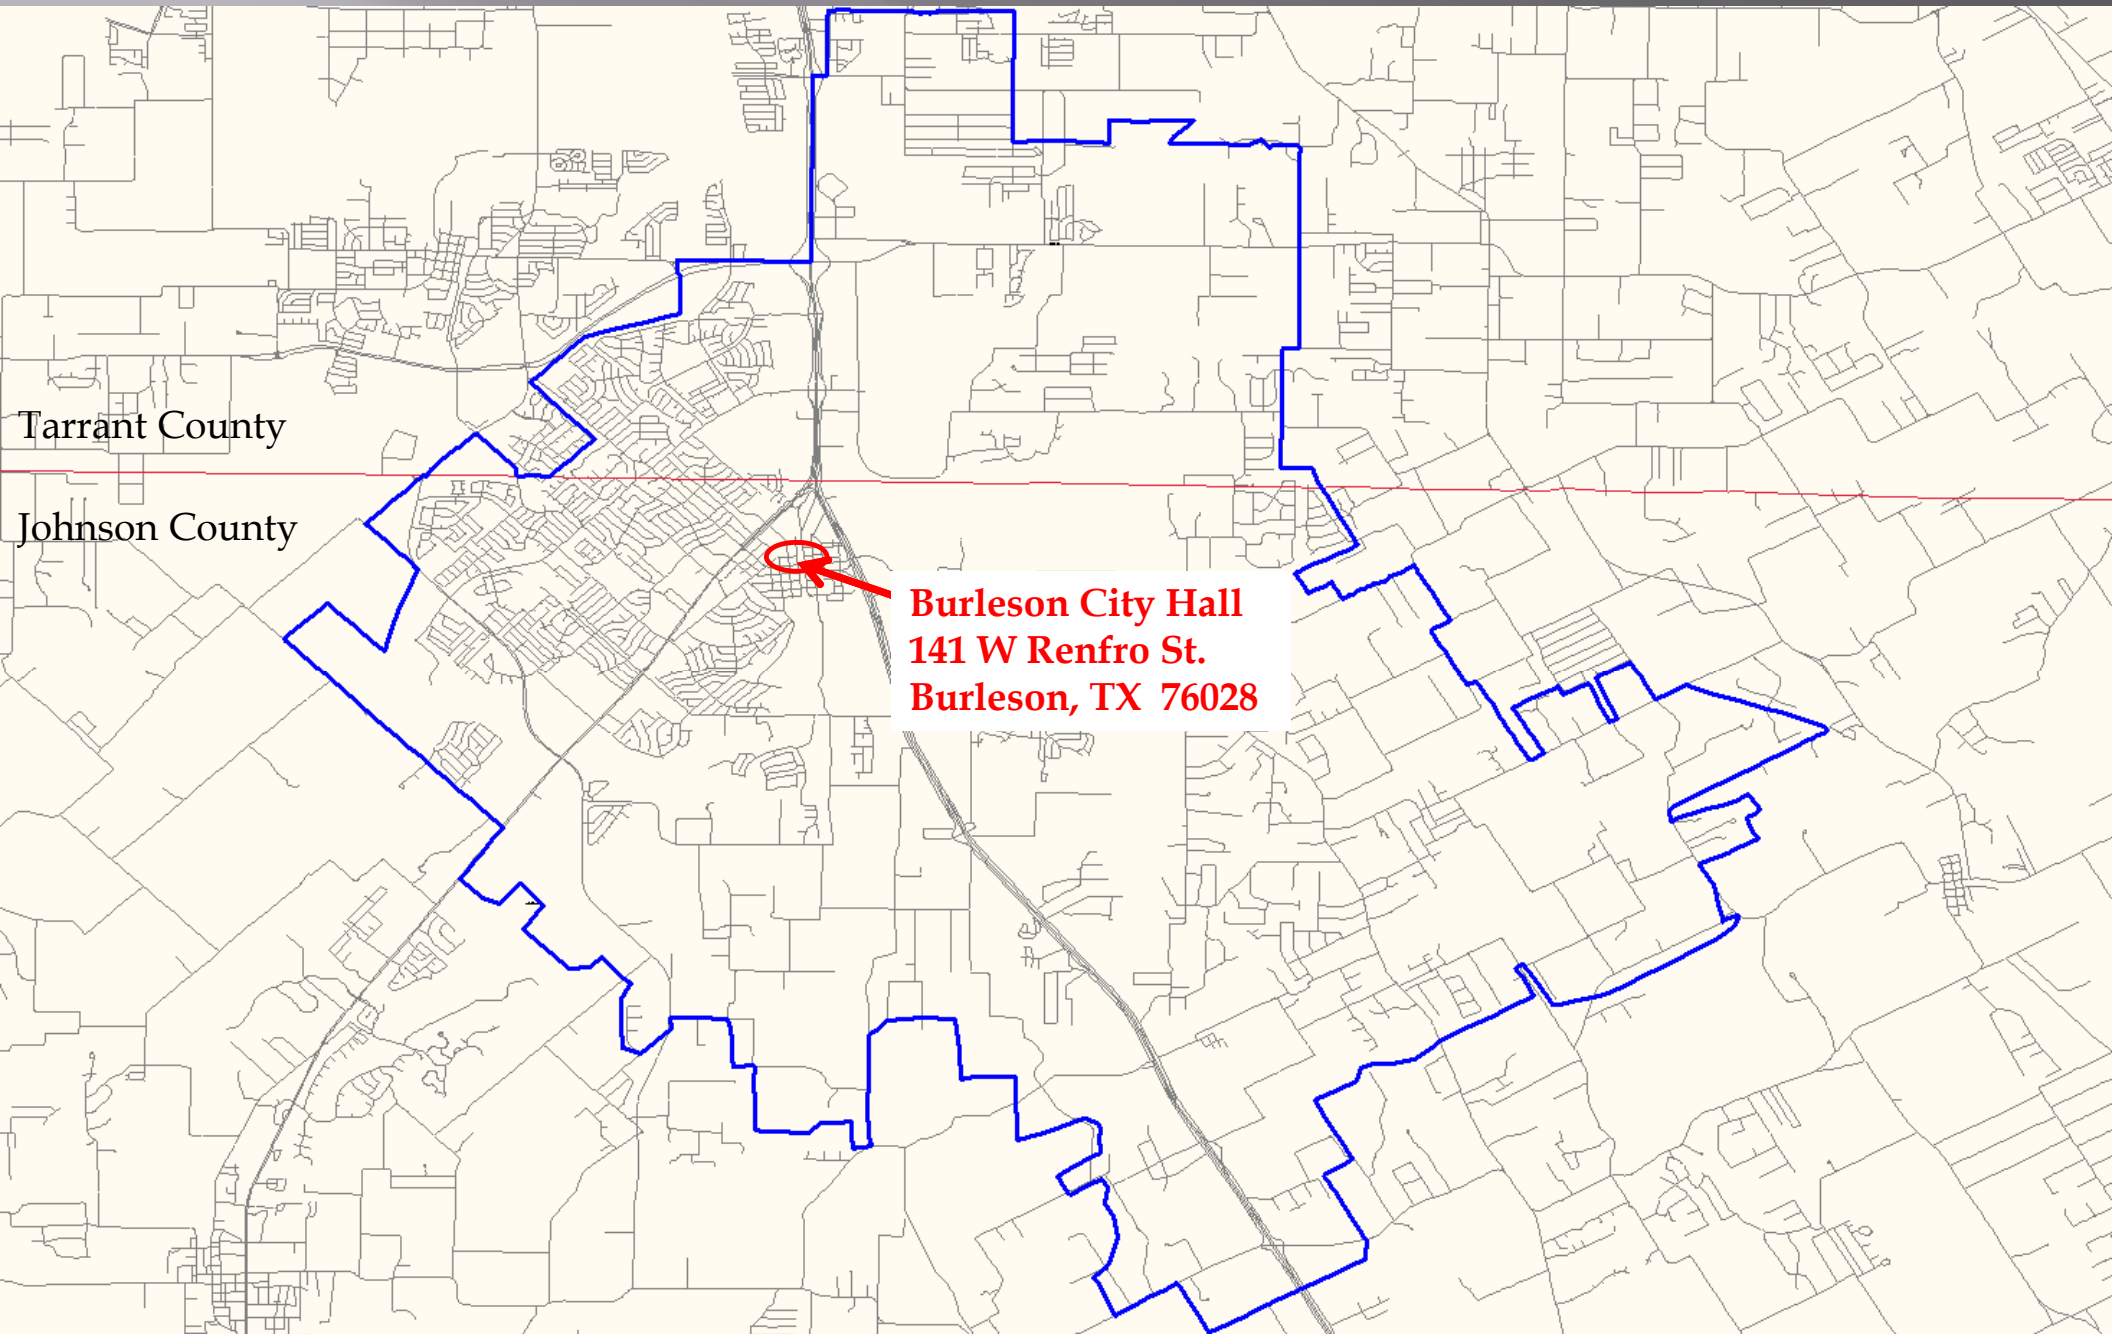

Burleson ISD Map - City of Burleson Location

Tarrant County

Johnson County

Burleson City Hall
141 W Renfro St.
Burleson, TX 76028

HW 174 / Wilshire Blvd

HW I-35

Burleson City Hall
141 West Renfro Street