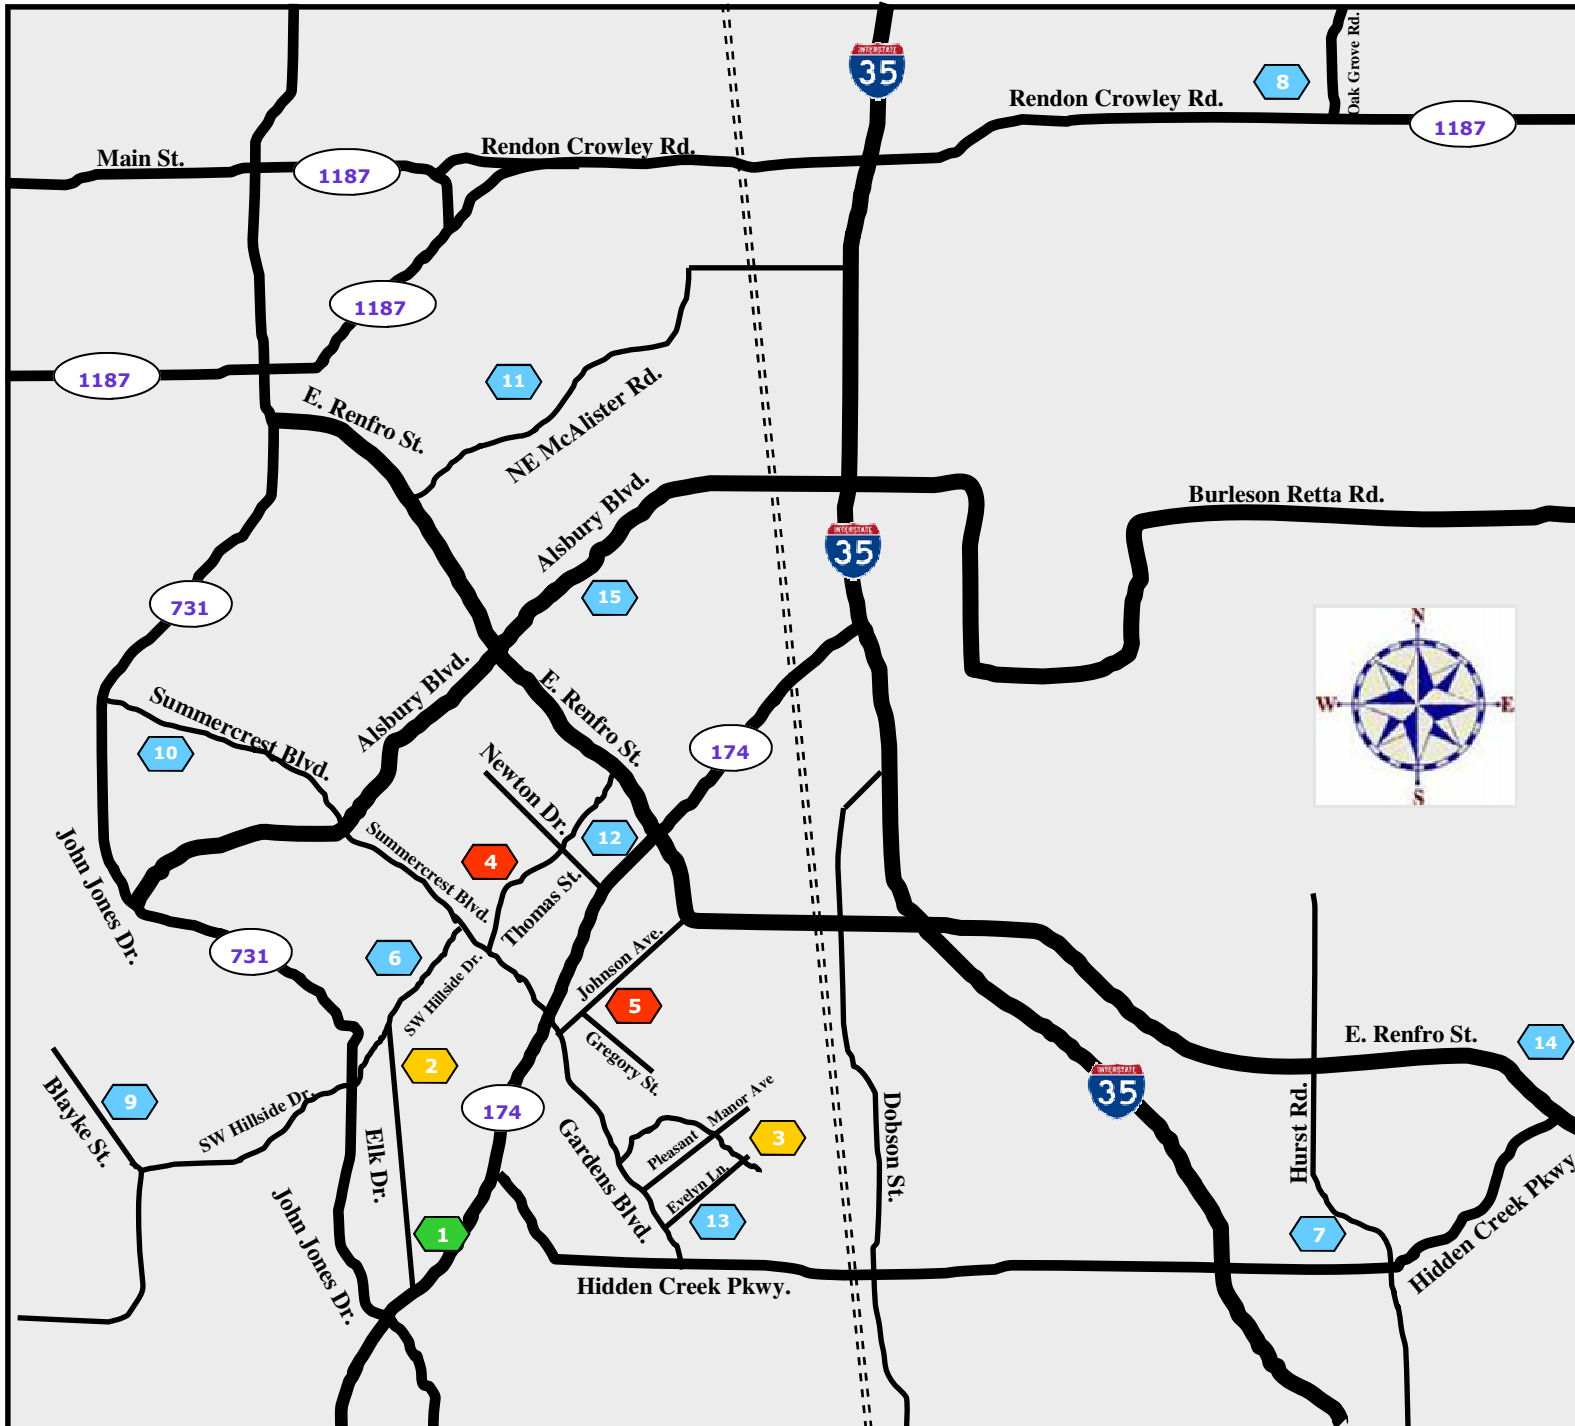

# 2009-10 Burleson ISD School Location Map

ADMINISTRATION	
<b>1</b>	<b>BISD Administration Bldg</b> 1160 SW Wilshire Blvd 817-245-1000
HIGH SCHOOLS	
<b>2</b>	<b>Burleson High School</b> 100 Elk Drive 817-245-0000
<b>3</b>	<b>Crossroads High School</b> 505 Pleasant Manor 817-447-5890
MIDDLE SCHOOLS	
<b>4</b>	<b>Hughes Middle School</b> 316 SW Thomas Street 817-245-0600
<b>5</b>	<b>Kerr Middle School</b> 517 SW Johnson Avenue 817-447-5810
ELEMENTARY SCHOOLS	
<b>6</b>	<b>The Academy at ND</b> 517 SW Johnson Avenue 817-447-5895
<b>7</b>	<b>Bransom Elementary</b> 820 S. Hurst Drive 817-447-5875
<b>8</b>	<b>Brock Elementary</b> 12000 Oak Grove Road 817-245-3800
<b>9</b>	<b>Clinkscale Elementary</b> 600 Blayke Street 817-245-3900
<b>10</b>	<b>Frazier Elementary</b> 125 Summercrest Blvd 817-245-3000
<b>11</b>	<b>Hajek Elementary</b> 555 NE McAlister Road 817-245-3700
<b>12</b>	<b>Mound Elementary</b> 205 SW Thomas Street 817-447-5765
<b>13</b>	<b>Norwood Elementary</b> 619 Evelyn Lane 817-447-5770
<b>14</b>	<b>Stribling Elementary</b> 881 E. Renfro Street 817-447-5755
<b>15</b>	<b>Taylor Elementary</b> 400 NE Alsbury Blvd 817-447-5775